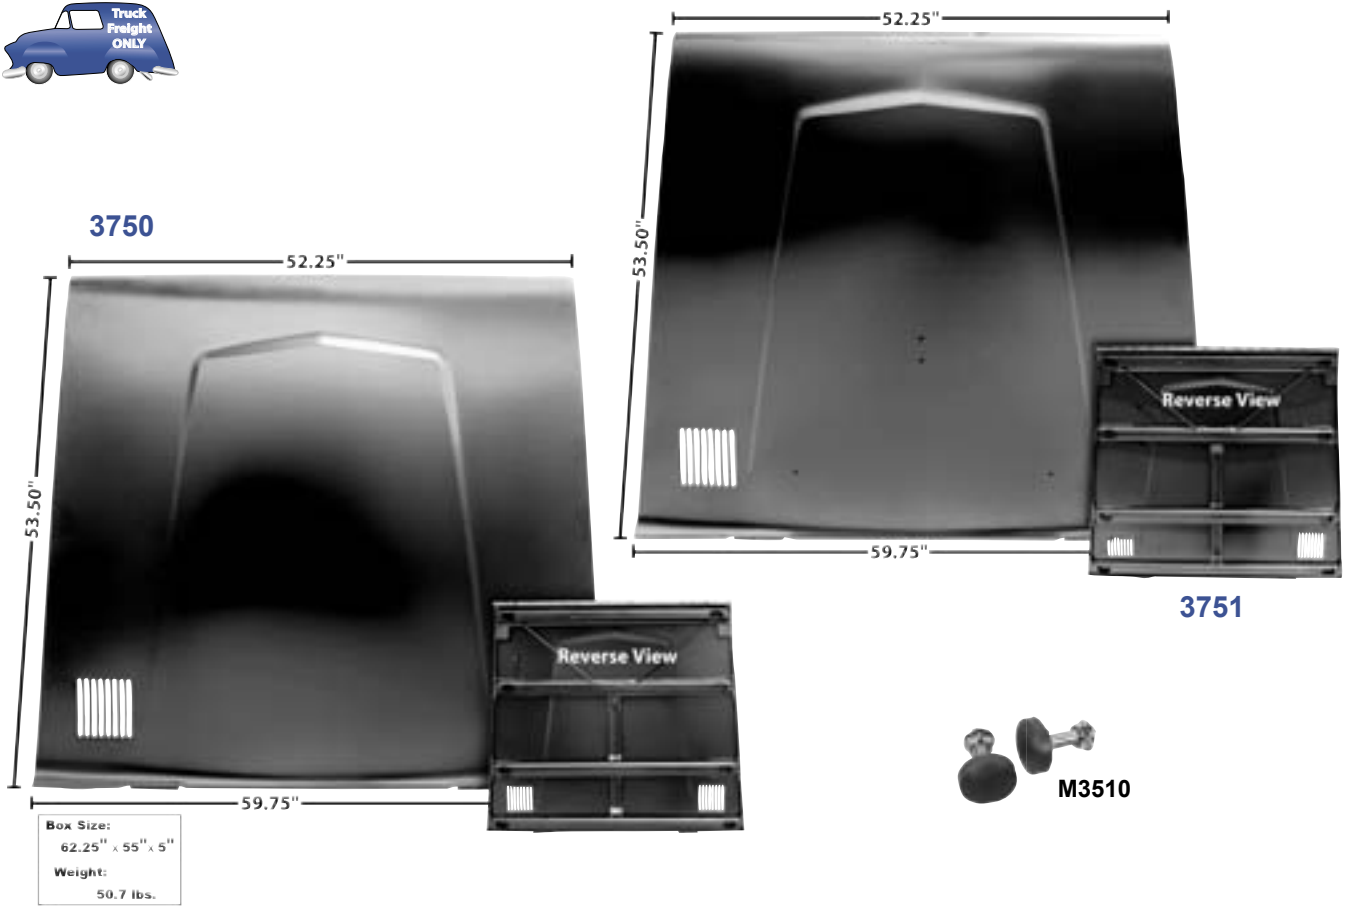

FORD® BRONCO

Hood

3750	New	1966-77	Hood, Bronco®	MSRP $497.00 ea
3751	New	1966-69	Hood with Windshield Hook Holes, Bronco®	MSRP $497.00 ea
M3510		1968-77	Hood Adjuster Bumpers (on radiator)	MSRP $7.00 ea