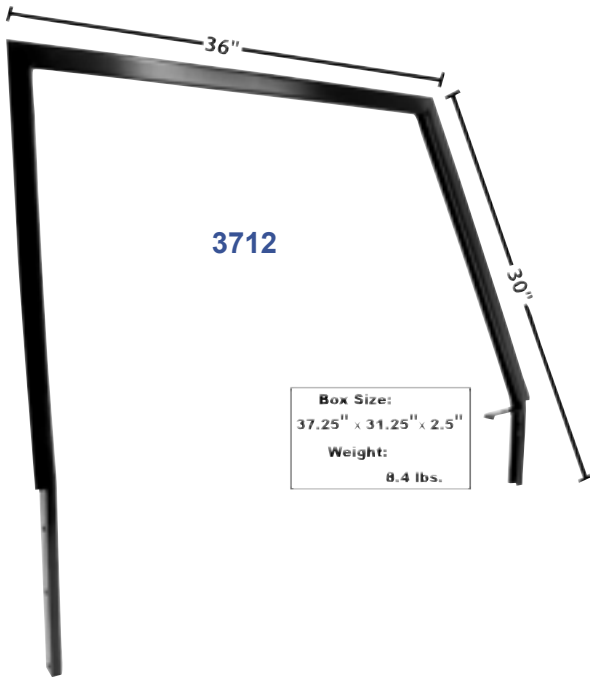

Your Authorized Golden Leaf Automotive Dealer:

<http://kmclassicauto parts.com>
sales@kmclassicauto parts.com
Phone: 613-623-5289 Fax: 613-623-6138

FORD® BRONCO

Door Skins

Box Size:
39.75" x 26.25" x 4"
Weight:
15.8 lbs.

Box Size:
39.75" x 26.25" x 4"
Weight:
15.8 lbs.

3711A	New	1966	Door Skin, RH	Bronco®	MSRP \$190.00 ea
3711B	New	1966	Door Skin, LH	Bronco®	MSRP \$190.00 ea
3719A	New	1968-77	Door Skin, RH	Bronco®	<i>Coming Soon!</i>
3719B	New	1968-77	Door Skin, LH	Bronco®	<i>Coming Soon!</i>

Door Window Frames

Box Size:
37.25" x 31.25" x 2.5"
Weight:
8.4 lbs.

3712	New	1966-68	Door Window Frame (Bolt In), RH	Bronco®	MSRP \$189.00 ea
3713	New	1966-68	Door Window Frame (Bolt In), LH	Bronco®	

Door Latches