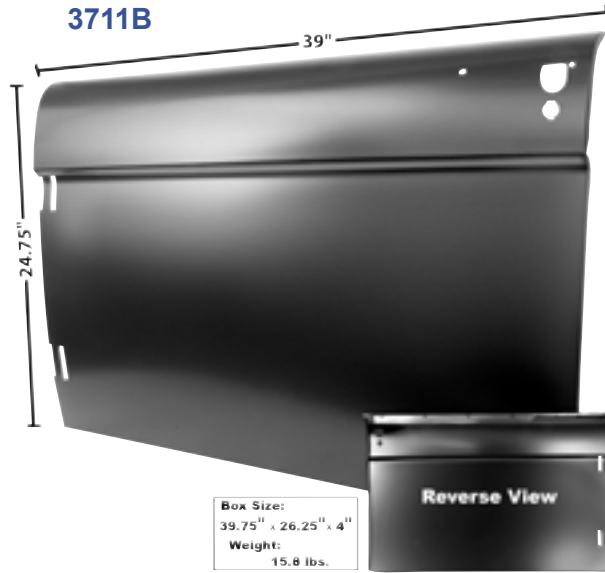

Your Authorized Golden Leaf Automotive Dealer:

<http://kmclassicauto parts.com>
sales@kmclassicauto parts.com
Phone: 613-623-5289 Fax: 613-623-6138

FORD® BRONCO

Door Skins

Box Size:
39.75" x 26.25" x 4"
Weight:
15.8 lbs.

Box Size:
39.75" x 26.25" x 4"
Weight:
15.8 lbs.

3711A	New	1966	Door Skin, RH	Bronco®	MSRP \$190.00 ea
3711B	New	1966	Door Skin, LH	Bronco®	MSRP \$190.00 ea
3719A	New	1968-77	Door Skin, RH	Bronco®	<i>Coming Soon!</i>
3719B	New	1968-77	Door Skin, LH	Bronco®	<i>Coming Soon!</i>