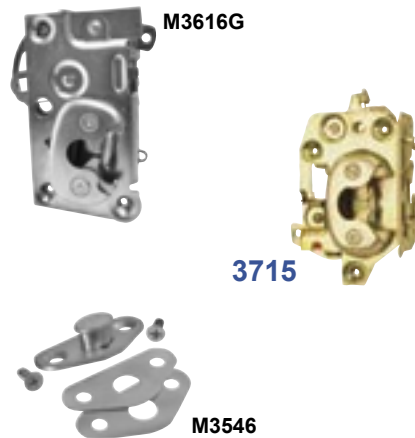

Your Authorized Golden Leaf Automotive Dealer:

<http://kmclassicauto parts.com>
sales@kmclassicauto parts.com
Phone: 613-623-5289 Fax: 613-623-6138

FORD® BRONCO

Door Skins

Box Size:
39.75" x 26.25" x 4"
Weight:
15.8 lbs.

Box Size:
39.75" x 26.25" x 4"
Weight:
15.8 lbs.

3711A	New	1966	Door Skin, RH	Bronco®	MSRP \$190.00 ea
3711B	New	1966	Door Skin, LH	Bronco®	MSRP \$190.00 ea
3719A	New	1968-77	Door Skin, RH	Bronco®	<i>Coming Soon!</i>
3719B	New	1968-77	Door Skin, LH	Bronco®	<i>Coming Soon!</i>

Door Window Frames

Box Size:
37.25" x 31.25" x 2.5"
Weight:
8.4 lbs.

3712	New	1966-68	Door Window Frame (Bolt In), RH	Bronco®	MSRP \$189.00 ea
3713	New	1966-68	Door Window Frame (Bolt In), LH	Bronco®	

Door Latches

M3616G	1966-67	Door Latch, RH	
M3616H	1966-67	Door Latch, LH	
MSRP \$62.00 ea			

3714	New	1968-77	Door Latch, RH	Bronco®
3715	New	1968-77	Door Latch, LH	Bronco®
MSRP \$94.00 ea				

M3546	1968-77	Door Striker Set	
MSRP \$20.00 set			