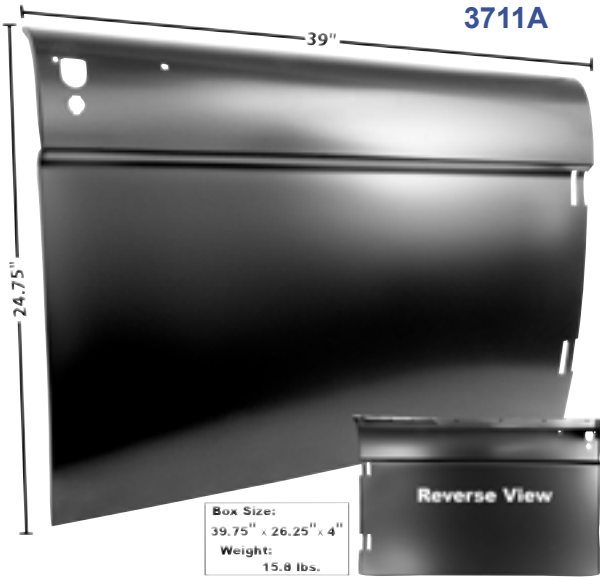

Your Authorized Golden Leaf Automotive Dealer:

<http://kmclassicauto parts.com>
sales@kmclassicauto parts.com
Phone: 613-623-5289 Fax: 613-623-6138

FORD® BRONCO

Door Skins

Box Size:
39.75" x 26.25" x 4"
Weight:
15.8 lbs.

Box Size:
39.75" x 26.25" x 4"
Weight:
15.8 lbs.

3711A	New	1966	Door Skin, RH	Bronco®	MSRP \$190.00 ea
3711B	New	1966	Door Skin, LH	Bronco®	MSRP \$190.00 ea
3719A	New	1968-77	Door Skin, RH	Bronco®	<i>Coming Soon!</i>
3719B	New	1968-77	Door Skin, LH	Bronco®	<i>Coming Soon!</i>

Door Window Frames

Box Size:
37.25" x 31.25" x 2.5"
Weight:
8.4 lbs.

3712	New	1966-68	Door Window Frame (Bolt In), RH	Bronco®	MSRP \$189.00 ea
3713	New	1966-68	Door Window Frame (Bolt In), LH	Bronco®	

Door Latches