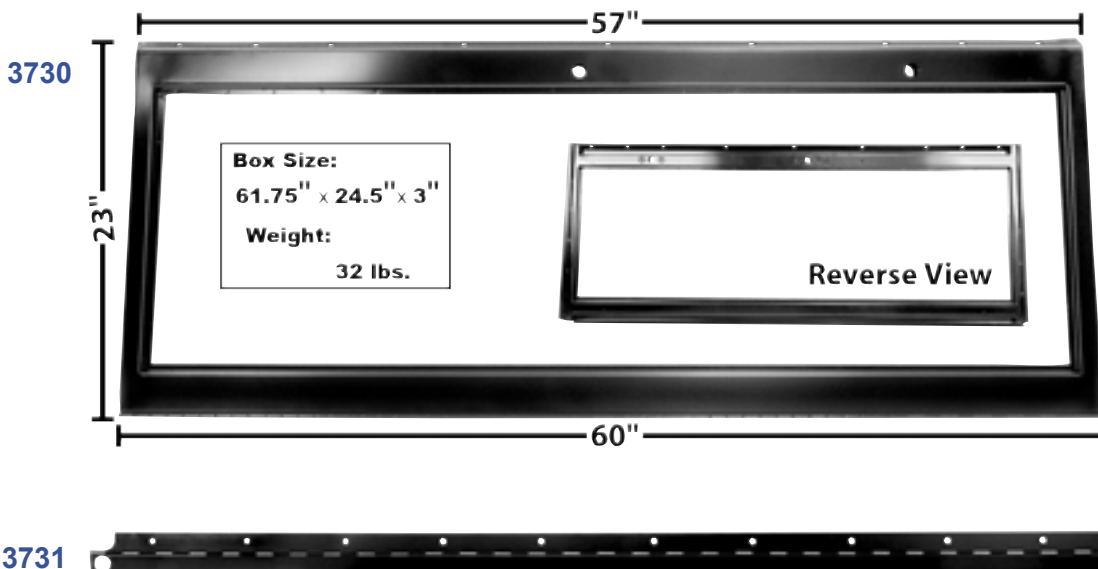

Roof Panel

3752	New	1966-77	Roof Panel Bronco®	MSRP \$880.00 ea
------	-----	---------	--------------------	------------------

Your Authorized Golden Leaf Automotive Dealer:

FORD® BRONCO

Window Frames

3730	New	1966-77	Windshield Frame	Bronco®	MSRP \$574.00 ea
3731	New	1966-77	Windshield Frame Hinge	Bronco®	MSRP \$87.00 ea
3737	New	1966-77	Rear Window Frame	Bronco®	Coming Soon!
3736	New	1966-77	Rear Window Props, pr.	Bronco®	Coming Soon!